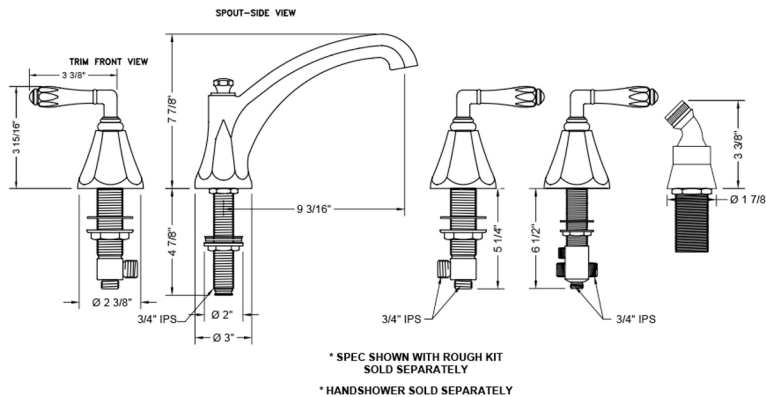

SPECIFICATION DRAWING: